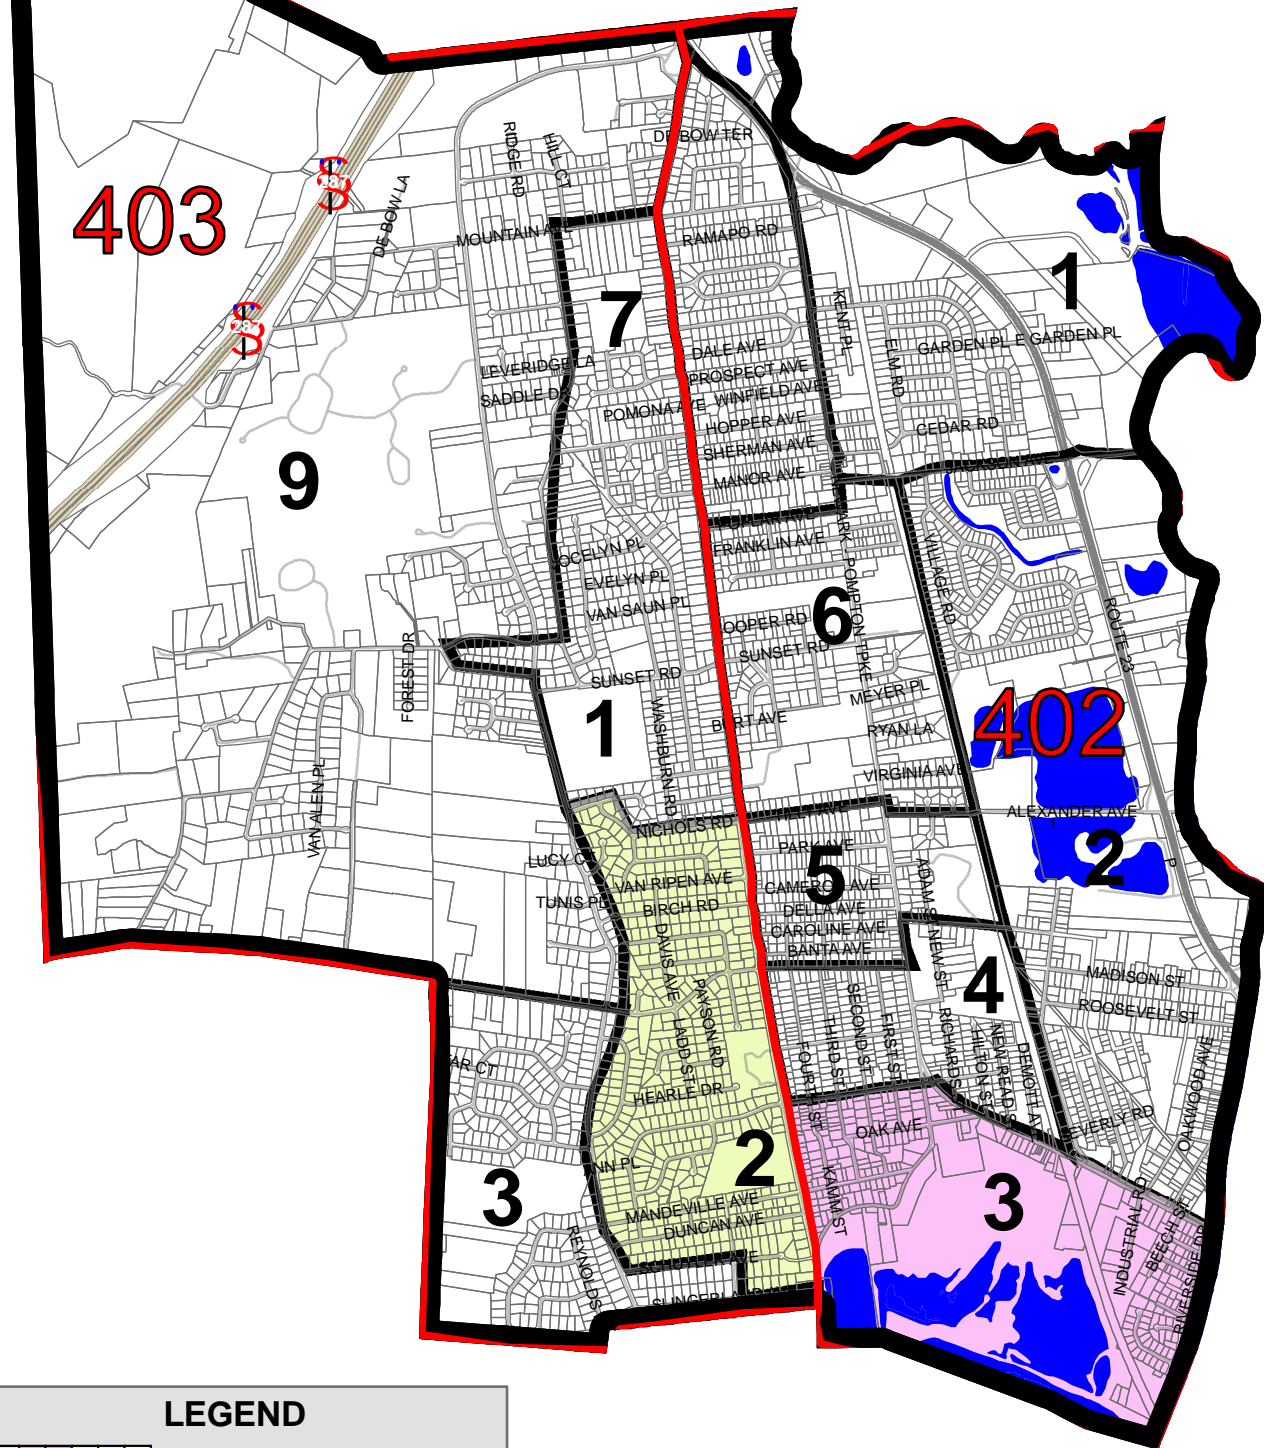

# Morris County Community Development Block Grant Program Township of Pequannock

**LEGEND**

- Eligible Census Block Group
- Ineligible Census Block Group
- Census Tract
- Number Eligible Census Tract
- \*

1 inch equals 0.432 miles

Based on 2000 HUD Census Data