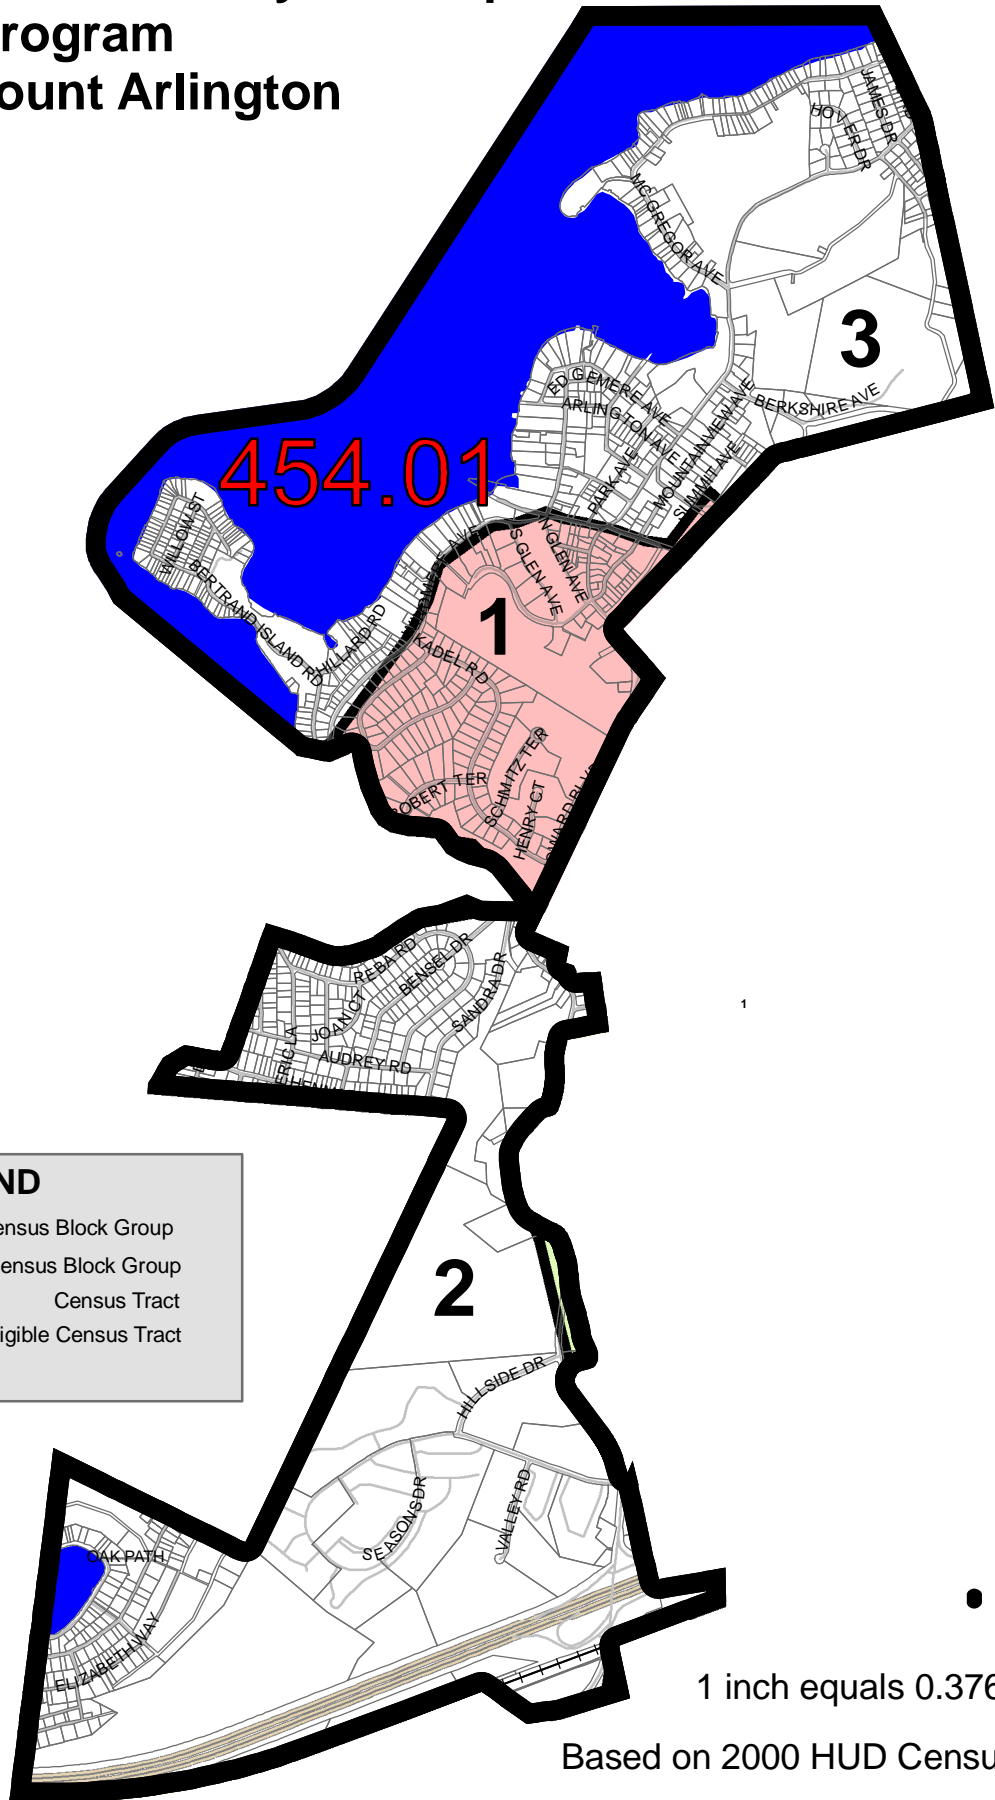

Morris County Community Development Block Grant Program Borough of Mount Arlington

LEGEND

- Eligible Census Block Group
- Ineligible Census Block Group
- Census Tract
- Eligible Census Tract

1 inch equals 0.376 miles

Based on 2000 HUD Census Data