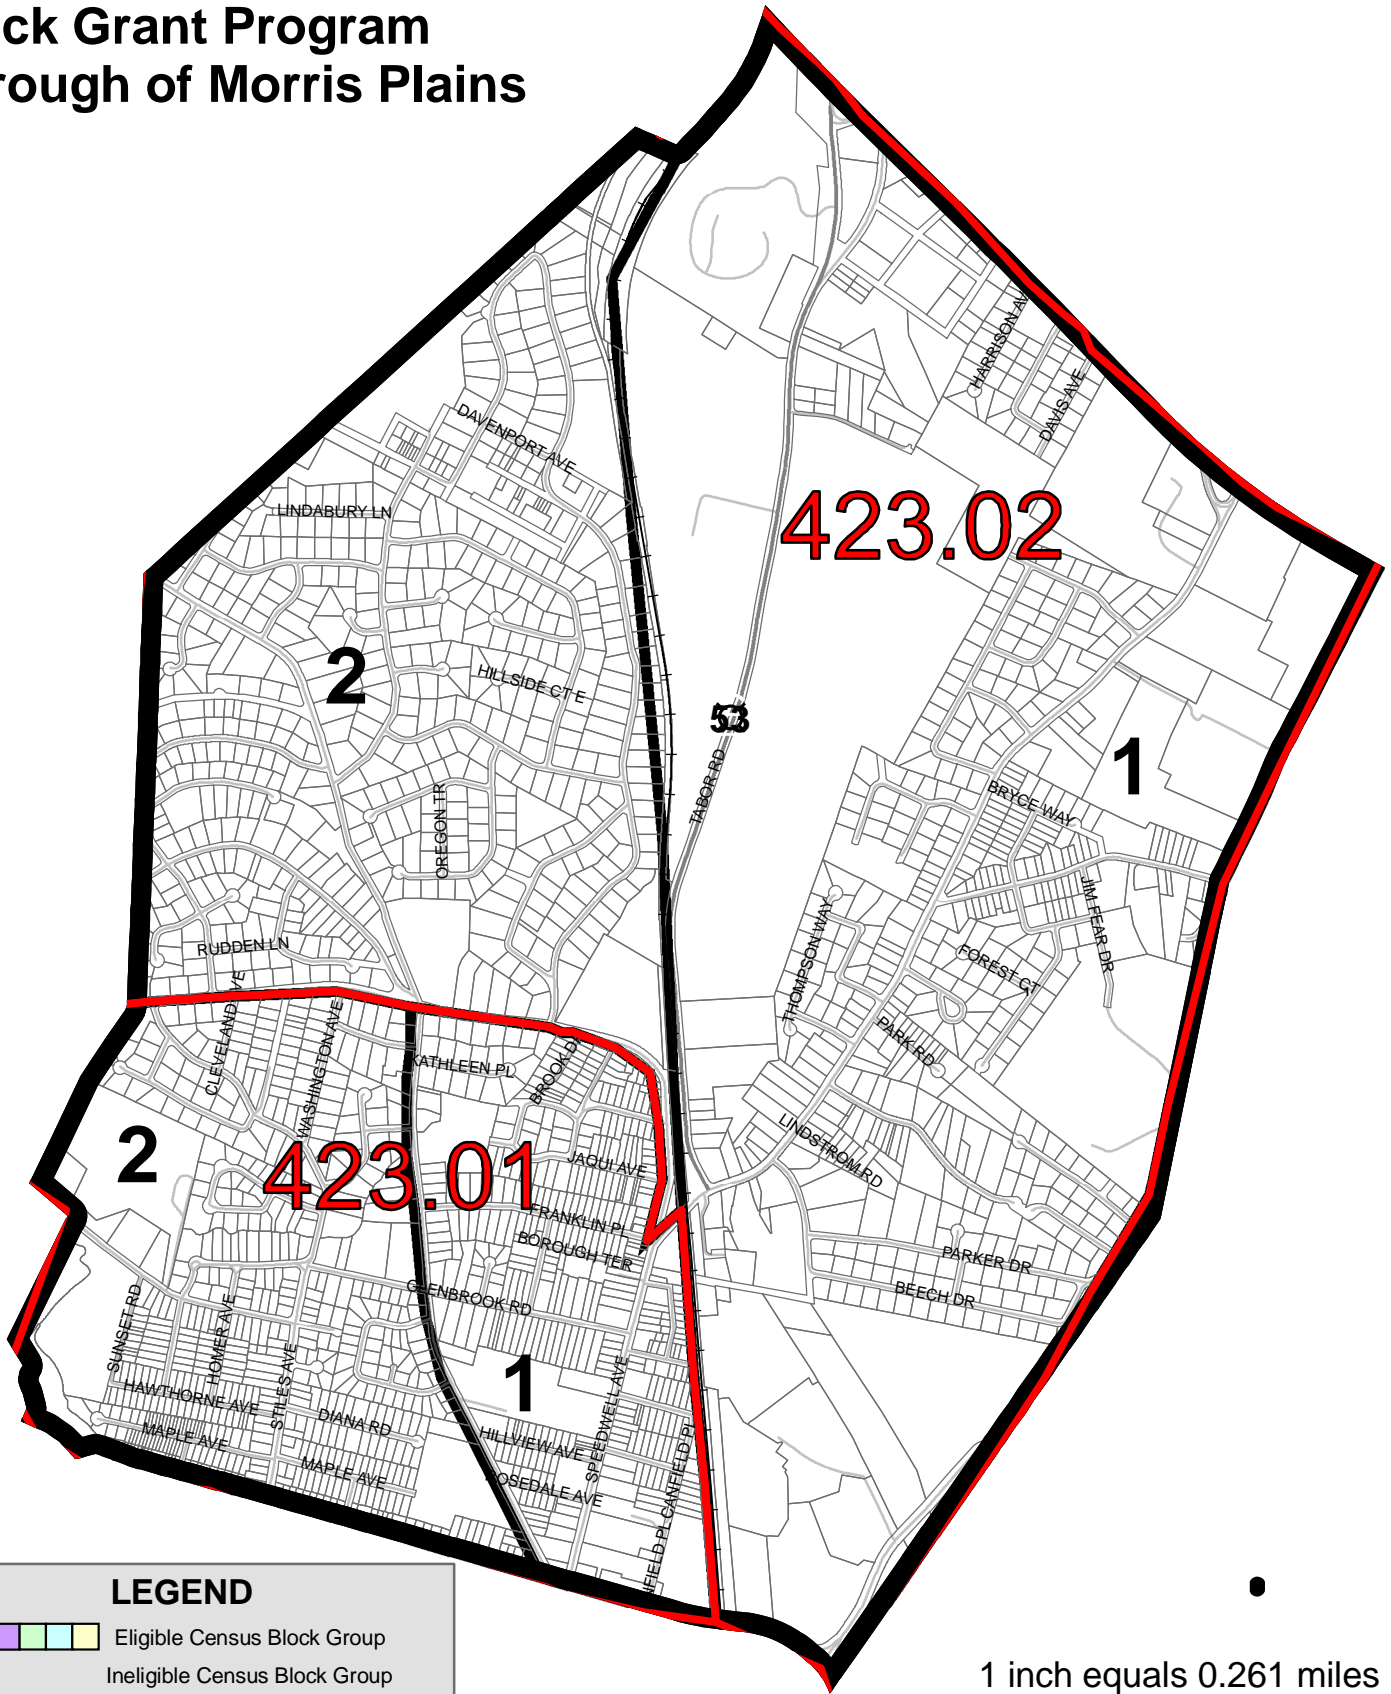

Morris County Community Development Block Grant Program Borough of Morris Plains

LEGEND

- Eligible Census Block Group
- Ineligible Census Block Group
- Number Census Tract
- * Eligible Census Tract

1 inch equals 0.261 miles

Based on 2000 HUD Census Data