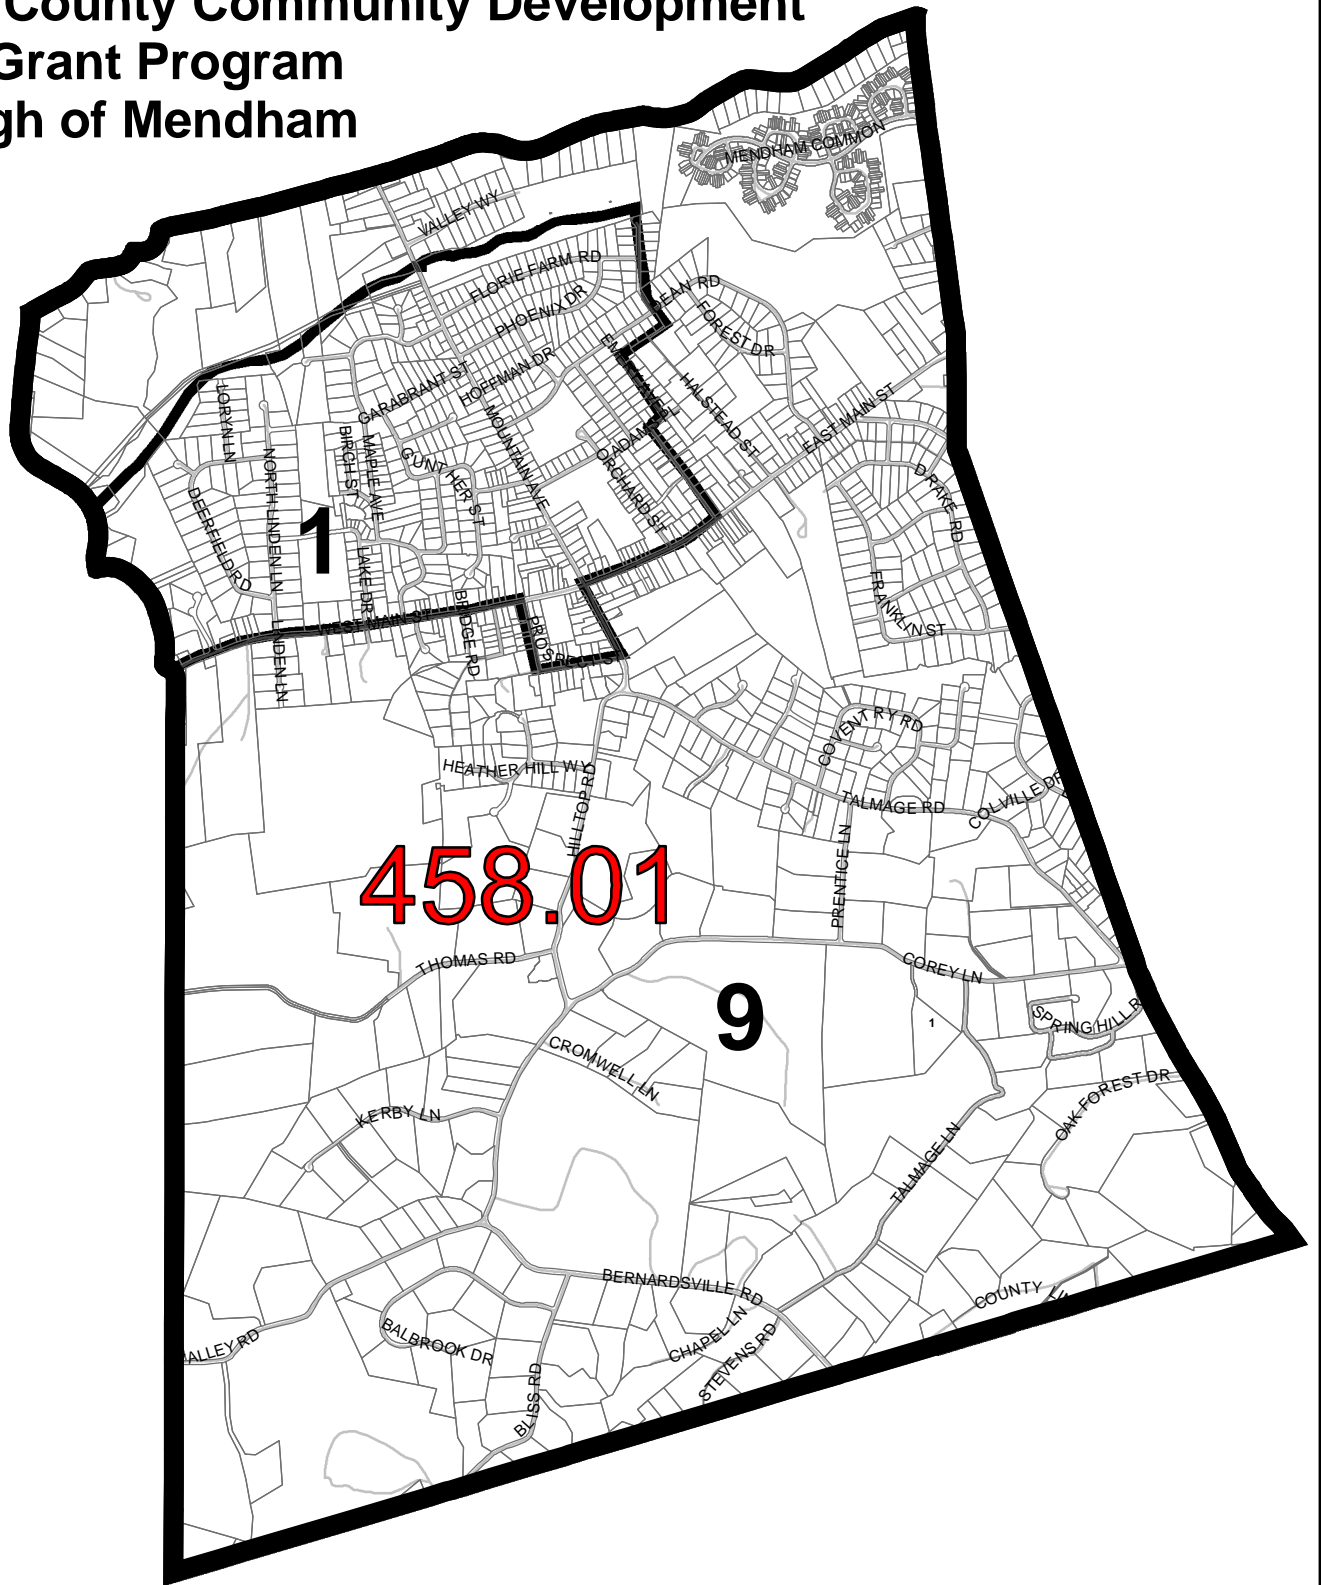

Morris County Community Development Block Grant Program Borough of Mendham

458.01

1

9

LEGEND

- Eligible Census Block Group
- Ineligible Census Block Group
- Number Census Tract
- * Eligible Census Tract

1 inch equals 0.420 miles

Based on 2000 HUD Census Data