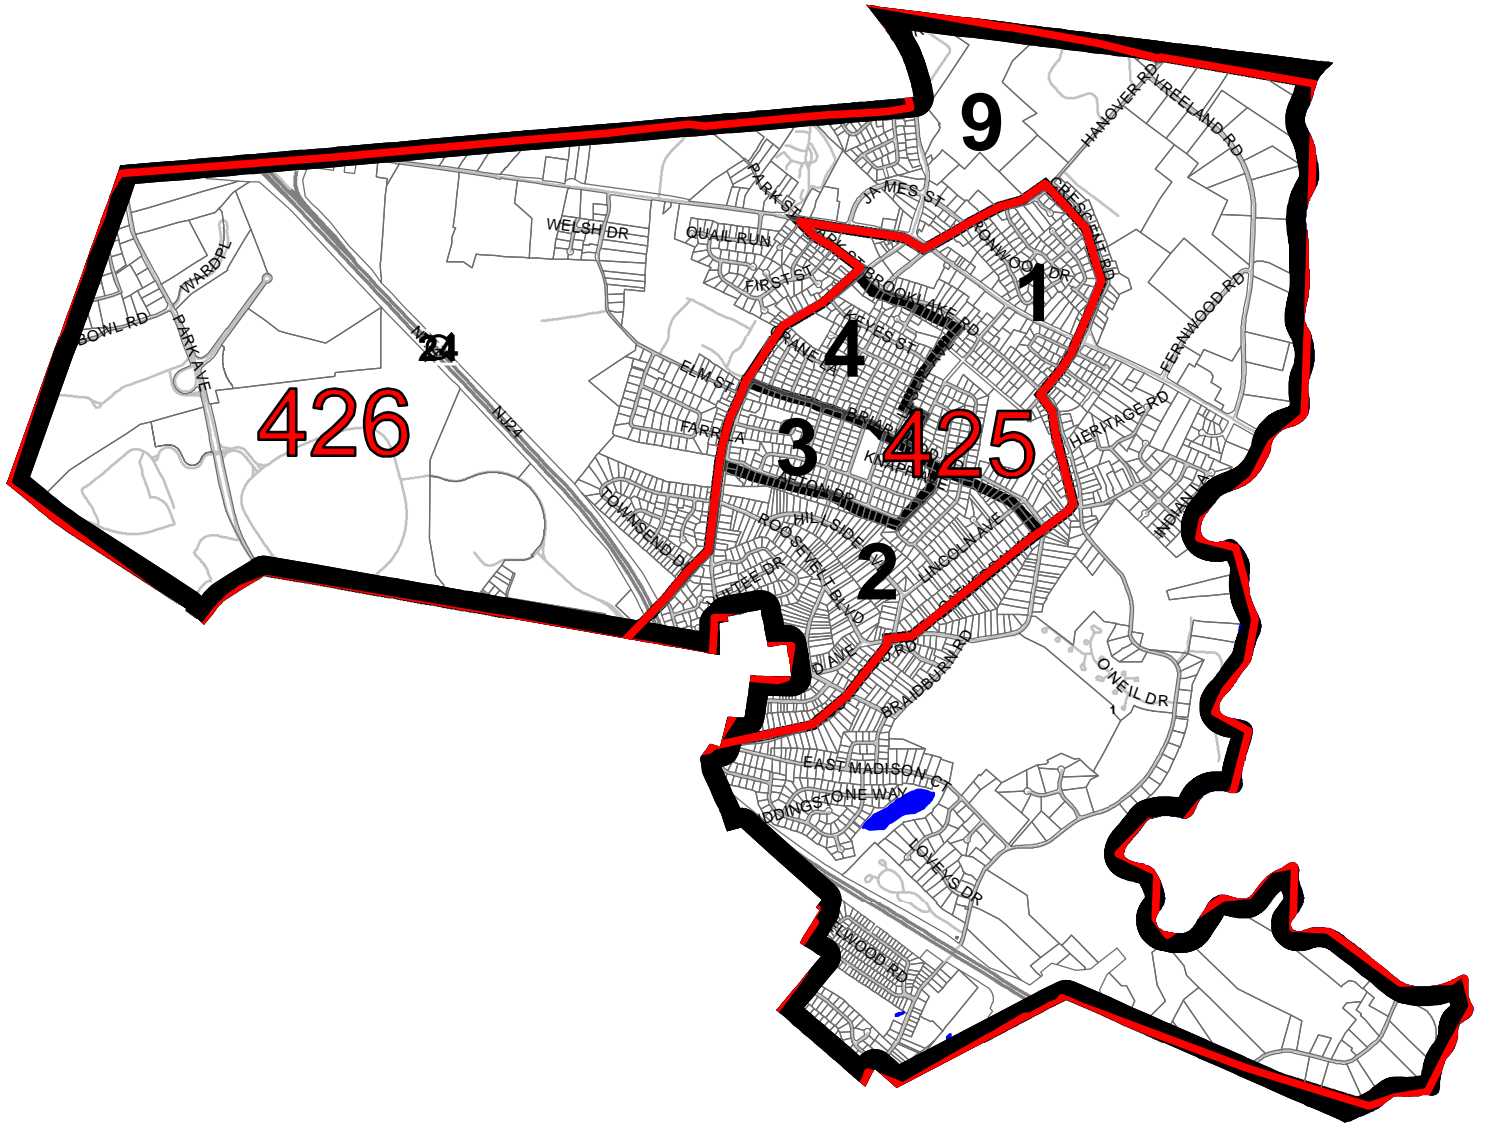

# Morris County Community Development Block Grant Program Borough of Florham Park

**LEGEND**

- Eligible Census Block Group
- Ineligible Census Block Group
- Number Census Tract
- \* Eligible Census Tract

●  
1 inch equals 0.572 miles  
Based on 2000 HUD Census Data